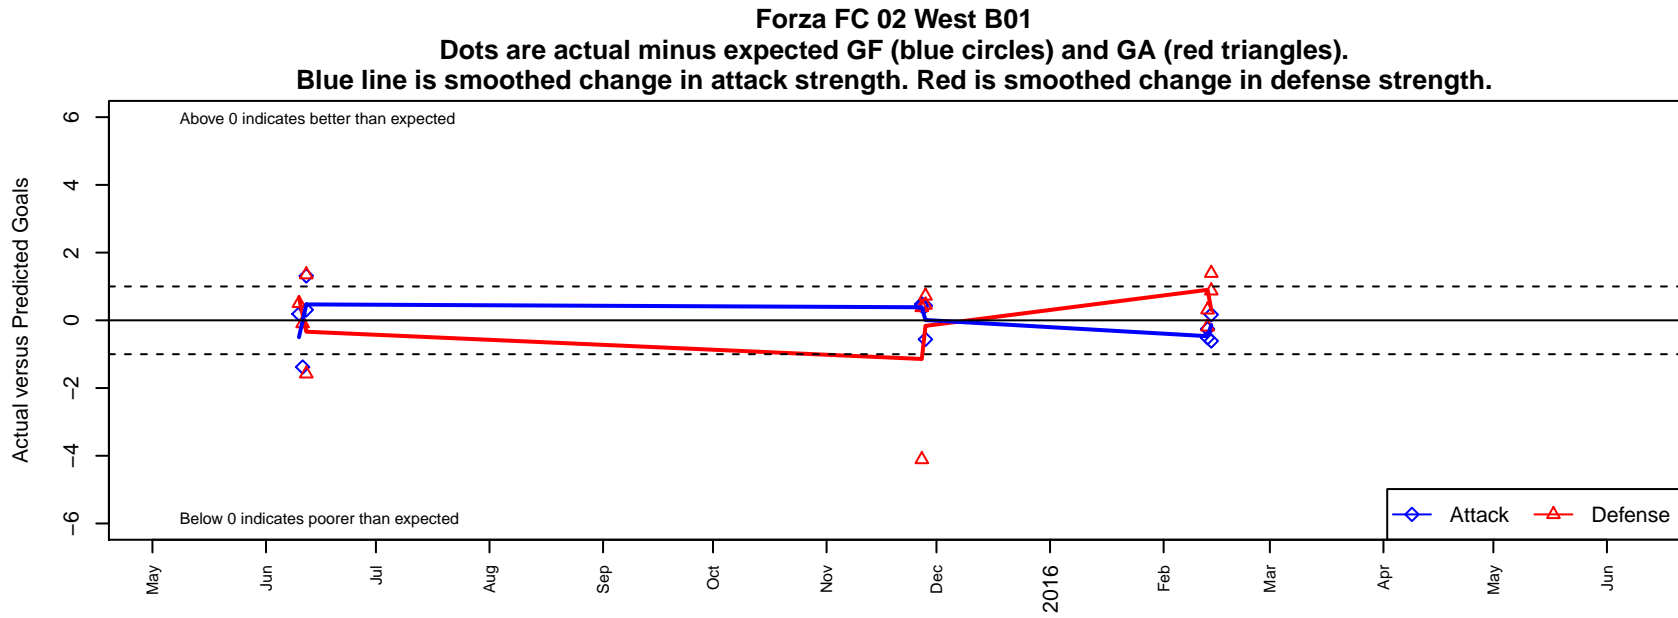

# Forza FC 02 West B01

IG, UT  
B01 total strength=1153  
attack=3.13 defense=3.7

alt names used:  
FORZA FC WEST 02 IG (UT)  
Forza FC 02 West IG (UT)  
FORZA FC WEST 02 IG

Venues played:  
2015 Region IV Pres Cup U13  
2015 LV Thanksgiving Classic LVTC U14 Gold  
2015 Vegas Mayors Showcase Chapman Auto

**attack and defense variance (black dot)  
relative to other teams  
and top 10 in region**

**attack and defense rating  
relative to others at age  
and all opponents in last 13 months**

**attack and defense rating  
relative to others at age  
and all opponents in last 13 months**

**Performance relative to 13 month average**

**Performance relative to 13 month average**

Distribution of opponents  
 Red = Lose zone, Blue = Win zone, Green = Even  
 Black line separates win/lose zones